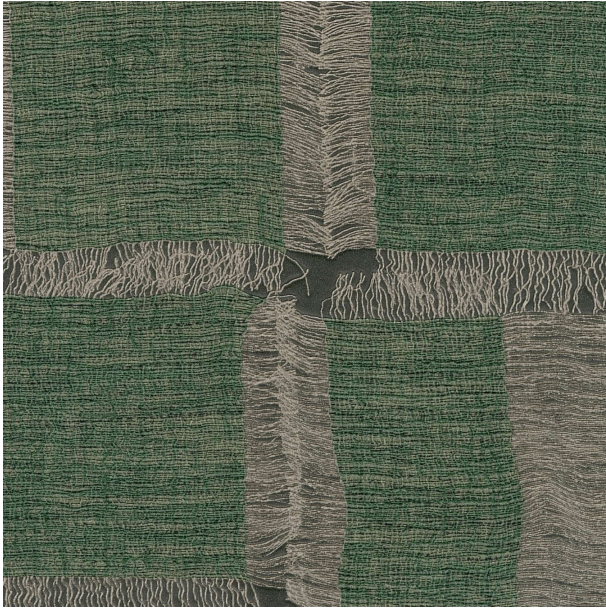

ÉLITIS

Auteur & Éditeur.

Rêve vert

VP_1009_67

Cérès

COLLECTION :

Cérès

DESIGN :

Cybèle

SCS Indoor Advantage GOLD

CONTENT

Vinyl on a paper backing

SIZE

Roll of length 10 m (11 yd) x width 0.7 m (27")

PATTERN REPEAT

Straight match 70 cm (27.6")

USE

Wallpaper

SALES UNIT

Roll

WEIGHT

3.1 kg per roll

FIRE CLASSIFICATION

Certificate ASTM E84 on demand

UV LIGHTFASTNESS

Excellent

PRODUCT HIGHLIGHTS

Permanent fire resistant, Washable

CARE

Lavable / Washable