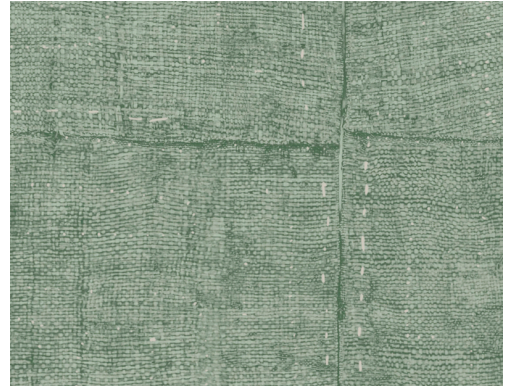

CARE & MAINTENANCE

Collection:	Antigua
Pattern:	Tintura
Reference:	33021 • Celadon
Composition:	Vinyl wallpaper on paper backing
Description:	This semi-plain product has the pure look and texture of woven linen. The pieces of fabric are arranged casually next to each other and sewn into place with a coarse, clearly visible stitch. The result is a balanced and at the same time lively wallcovering with a textile look and feel.