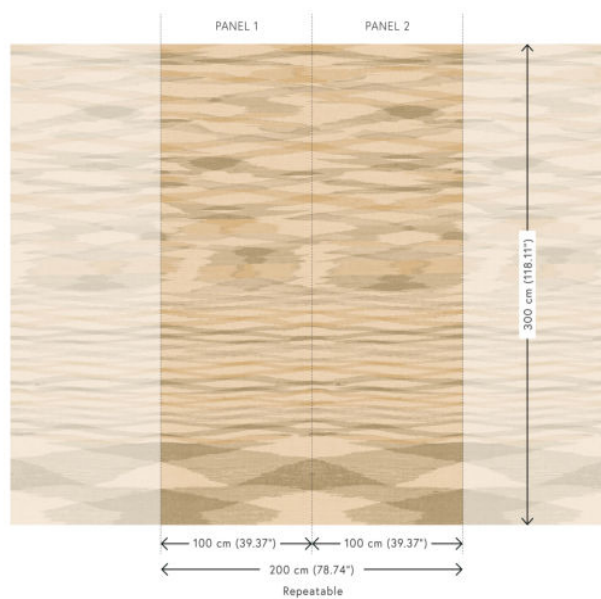

Technical specifications

Reference	18330 • Mountains
Product category	Refined
Composition	Vinyl wallpaper on paper backing
Description	A panoramic design printed on a texture of evenly woven linen
Dimensions	Panoramic of 200 cm x 300 cm = 6 m ² (78.74" x 118.11" = 64.59 sq. ft.)
Pattern repeat	Straight match 300 cm (118.11")
Remark	The pattern is repeatable, allowing several panoramics to be joined together.
Adhesive	Arte Clearpro or a good quality dispersion adhesive
How to paste	Method 1: paste the wall and moisten the wallcovering. Method 2: paste the wallcovering.
Light resistance	Good lightfastness
How to remove	Peelable
Fire rating EU	B-s2, d0
Fire rating US	Class A
Maintenance	Extra-washable

Colourways (4)

18330

18331

18332

18333

View

More info? [Click here](#)

Order samples, calculate quantities, view instructional videos, download technical information and more:
www.arte-international.com