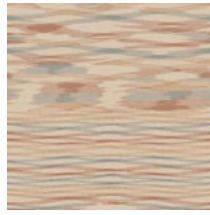

Colourways (4)

18330

18331

18332

18333

View

More info? [Click here](#)

Order samples, calculate quantities, view instructional videos, download technical information and more:
www.arte-international.com

ARTE®

wallcoverings for the ultimate in refinement