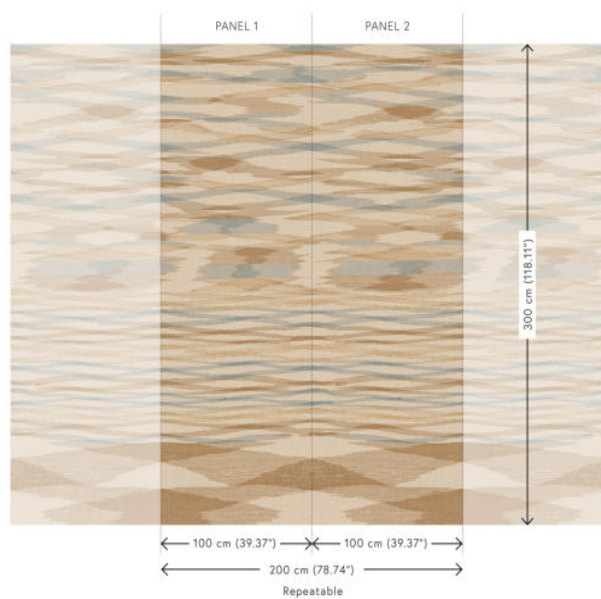

Technical specifications

Reference	18331 • Desert
Product category	Refined
Composition	Vinyl wallpaper on paper backing
Description	A panoramic design printed on a texture of evenly woven linen
Dimensions	Panoramic of 200 cm x 300 cm = 6 m ² (78.74" x 118.11" = 64.59 sq. ft.)
Pattern repeat	Straight match 300 cm (118.11")
Remark	The pattern is repeatable, allowing several panoramics to be joined together.
Adhesive	Arte Clearpro or a good quality dispersion adhesive
How to paste	Method 1: paste the wall and moisten the wallcovering. Method 2: paste the wallcovering.
Light resistance	Good lightfastness
How to remove	Peelable
Fire rating EU	B-s2, d0
Fire rating US	Class A
Maintenance	Extra-washable

Colourways (4)

18330

18331

18332

18333

View

More info? [Click here](#)

Order samples, calculate quantities, view instructional videos, download technical information and more:
www.arte-international.com