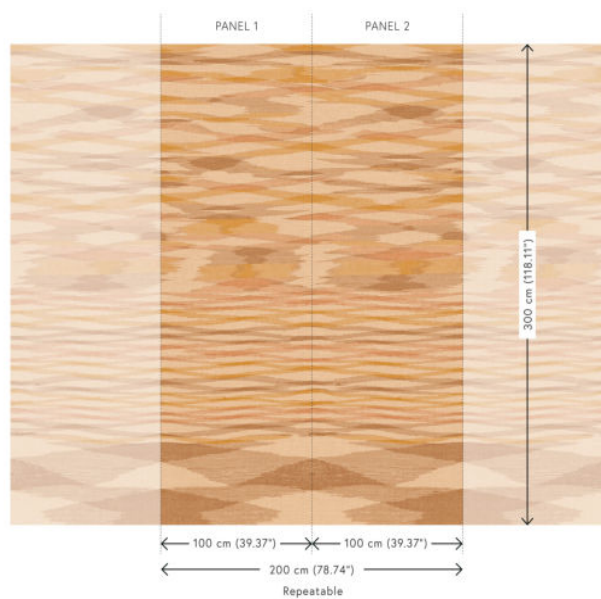

Technical specifications

Reference	18332 • Sunset
Product category	Refined
Composition	Vinyl wallpaper on paper backing
Description	A panoramic design printed on a texture of evenly woven linen
Dimensions	Panoramic of 200 cm x 300 cm = 6 m ² (78.74" x 118.11" = 64.59 sq. ft.)
Pattern repeat	Straight match 300 cm (118.11")
Remark	The pattern is repeatable, allowing several panoramics to be joined together.
Adhesive	Arte Clearpro or a good quality dispersion adhesive
How to paste	Method 1: paste the wall and moisten the wallcovering. Method 2: paste the wallcovering.
Light resistance	Good lightfastness
How to remove	Peelable
Fire rating EU	B-s2, d0
Fire rating US	Class A
Maintenance	Extra-washable

Colourways (4)

18330

18331

18332

18333

View

More info? [Click here](#)

Order samples, calculate quantities, view instructional videos, download technical information and more:
www.arte-international.com