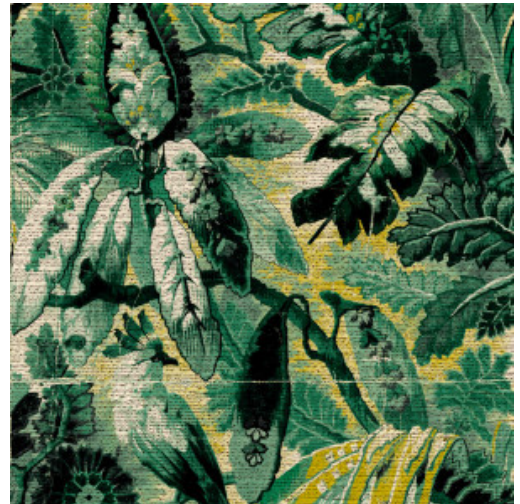

Technical specifications

Reference	33000 • Lemony Green
Product category	Refined
Composition	Vinyl wallpaper on paper backing
Description	Tropical scene, drawn in the Old English style, on a base with a bouclé textile look
Dimensions	Rolls of 10.05 m x 1.00 m = 10 m ² (11 yds x 39.37" = 108 sq. ft.)
Pattern repeat	Drop match 90/45 cm (35.43"/17.72")
Adhesive	Arte Clearpro or a good quality dispersion adhesive
How to paste	Method 1: paste the wall and moisten the wallcovering. Method 2: paste the wallcovering.
Light resistance	Good lightfastness
How to remove	Peelable
Fire rating EU	B-s2, d0
Fire rating US	Class A
Maintenance	Extra-washable