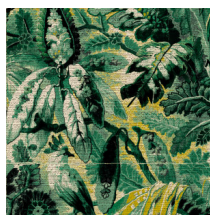

Colourways (4)

33000