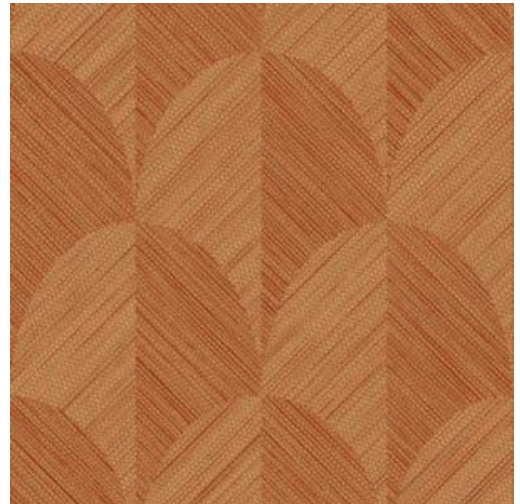

HORUS

Collection Essentials Luxor

Story behind the collection

Even after a hundred years, the fabulous Roaring Twenties continue to capture the imagination. This was the era when the lavish Art Deco style emerged, inspired by the sparkling optimism and remarkable events of the time. The discovery of Tutankhamun's tomb in Egypt's Valley of the Kings, with its wealth of finely decorated furniture and objects, played a defining role in shaping the period's aesthetic.

Technical specifications

Reference	19433 • Desert Sun
Product category	Refined
Composition	Wallpaper on non-woven backing
Description	A graceful, geometric pattern with evident Art Deco influences
Dimensions	Rolls of 10 m x 0.70 m = 7 m ² (11 yds x 27.56" = 76 sq. ft.)
Pattern repeat	Straight match 16 cm (6.30")
Adhesive	Arte Clearpro or a good quality dispersion adhesive
How to paste	Paste the wall
Light resistance	Good lightfastness
How to remove	Strippable
Fire rating EU	B-s1, d0
Fire rating US	Class A
Maintenance	Washable
IMO Certified	

Colourways (7)

19430

19431

19432

19433

19434

19435

19436