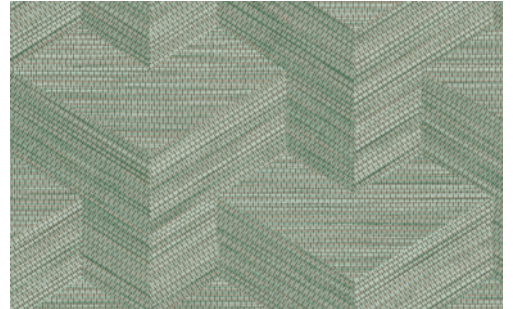

CARE & MAINTENANCE

Collection:	Essentials Luxor
Pattern:	Benoe
Reference:	19450 • Sage
Composition:	Wallpaper on non-woven backing
Description:	Benoe reinterprets a classic geometric motif. The design takes its name from the mythical bird of Egyptian legend, which, like the sun, rises anew each morning.