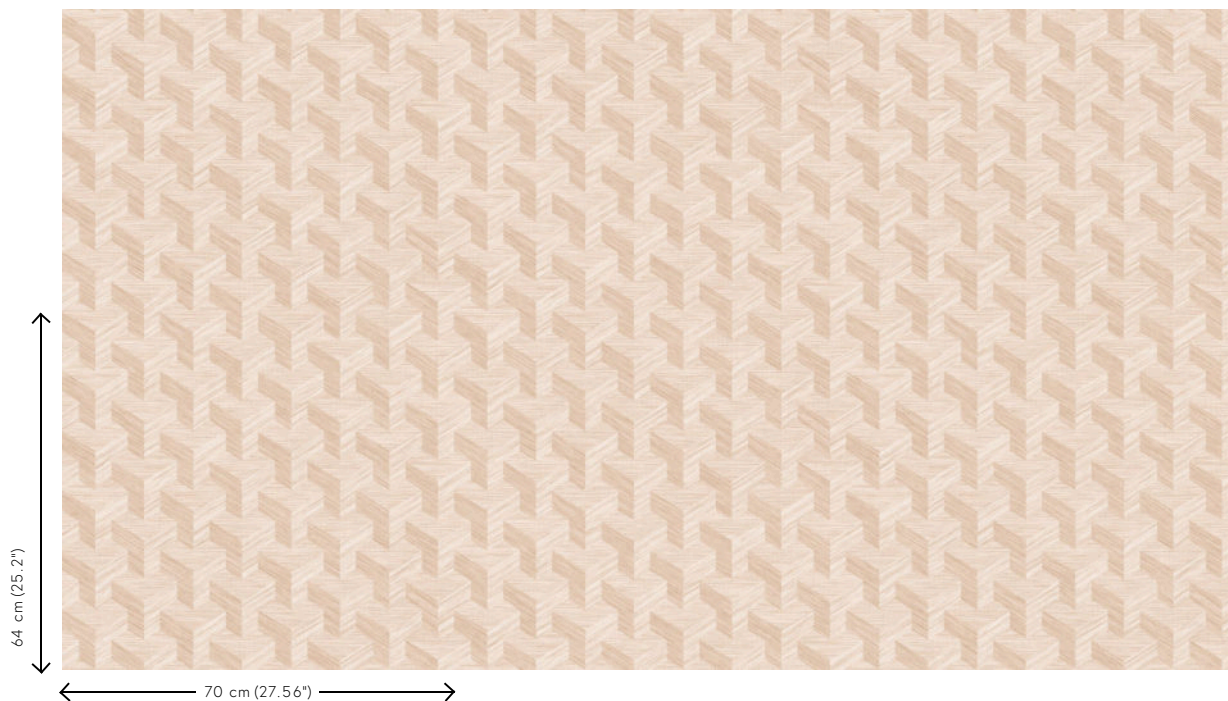

Colourways (7)

19450

19451

19452

19453

19454

19455

19456

View

More info? [Click here](#)

Order samples, calculate quantities, view instructional videos, download technical information and more:
www.arte-international.com

ARTE®

wallcoverings for the ultimate in refinement