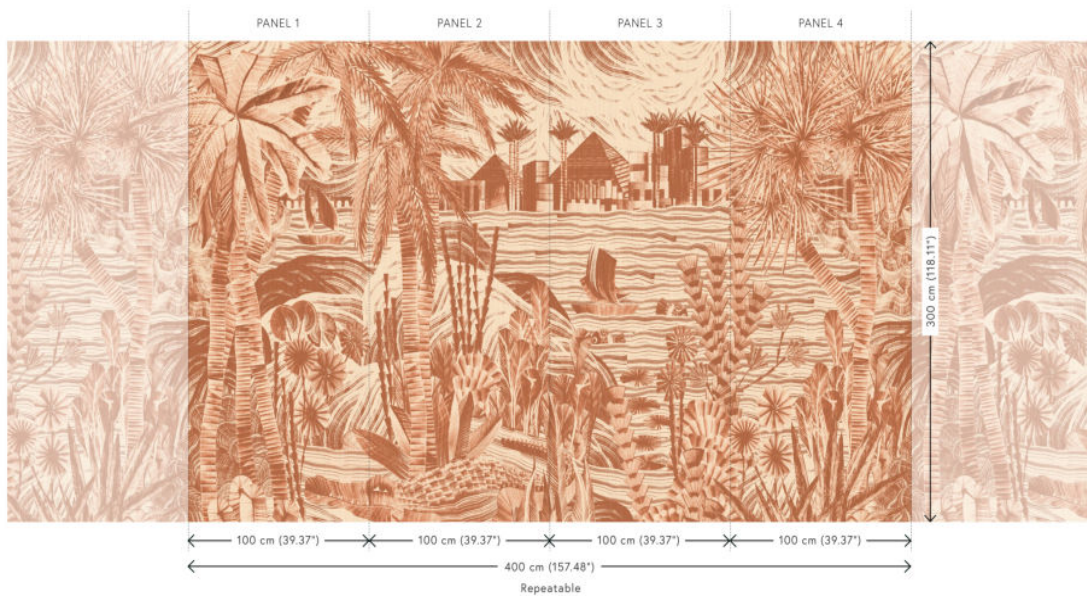

Technical specifications

Reference	19461 • Terra
Product category	Exquisite
Composition	Natural wallcovering on non-woven backing
Description	A stunning panorama with palm trees and pyramids along the Nile, on a fil-à-fil weave of jute
Dimensions	Panoramic of 400 cm x 300 cm = 12 m ² (157.48" x 118.11" = 129.17 sq. ft.)
Pattern repeat	Straight match 300 cm (118.11")
Remark	The pattern is repeatable, allowing several panoramics to be joined together.
Adhesive	Arte Clearpro or a good quality dispersion adhesive
How to paste	Paste the wall
Light resistance	Good lightfastness
How to remove	Strippable
Fire rating EU	B-s1, d0
Fire rating US	Class A
Maintenance	Spongeable during hanging (dab away damp glue)

Colourways (2)

19460

19461

View

More info? [Click here](#)

Order samples, calculate quantities, view instructional videos, download technical information and more:
www.arte-international.com

ARTE®

wallcoverings for the ultimate in refinement