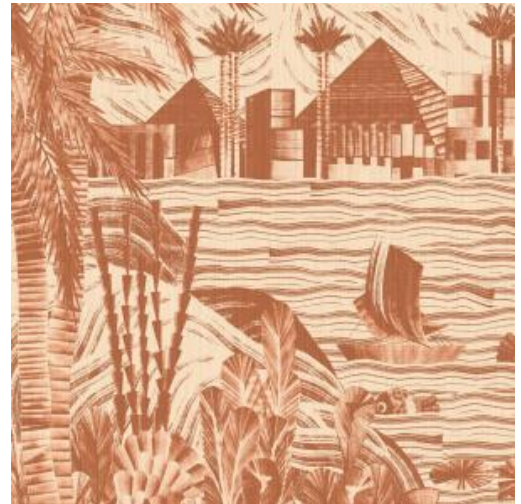

THEBE

Collection Essentials Luxor

Story behind the collection

Even after a hundred years, the fabulous Roaring Twenties continue to capture the imagination. This was the era when the lavish Art Deco style emerged, inspired by the sparkling optimism and remarkable events of the time. The discovery of Tutankhamun's tomb in Egypt's Valley of the Kings, with its wealth of finely decorated furniture and objects, played a defining role in shaping the period's aesthetic.

Technical specifications

Reference	19461 • Terra
Product category	Exquisite
Composition	Natural wallcovering on non-woven backing
Description	A stunning panorama with palm trees and pyramids along the Nile, on a fil-à-fil weave of jute
Dimensions	Panoramic of 400 cm x 300 cm = 12 m ² (157.48" x 118.11" = 129.17 sq. ft.)
Pattern repeat	Straight match 300 cm (118.11")
Remark	The pattern is repeatable, allowing several panoramics to be joined together.
Adhesive	Arte Clearpro or a good quality dispersion adhesive
How to paste	Paste the wall
Light resistance	Good lightfastness
How to remove	Strippable
Fire rating EU	B-s1, d0
Fire rating US	Class A
Maintenance	Spongeable during hanging (dab away damp glue)