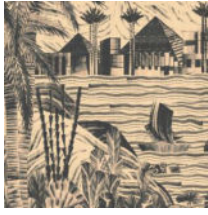

Colourways (2)

19460